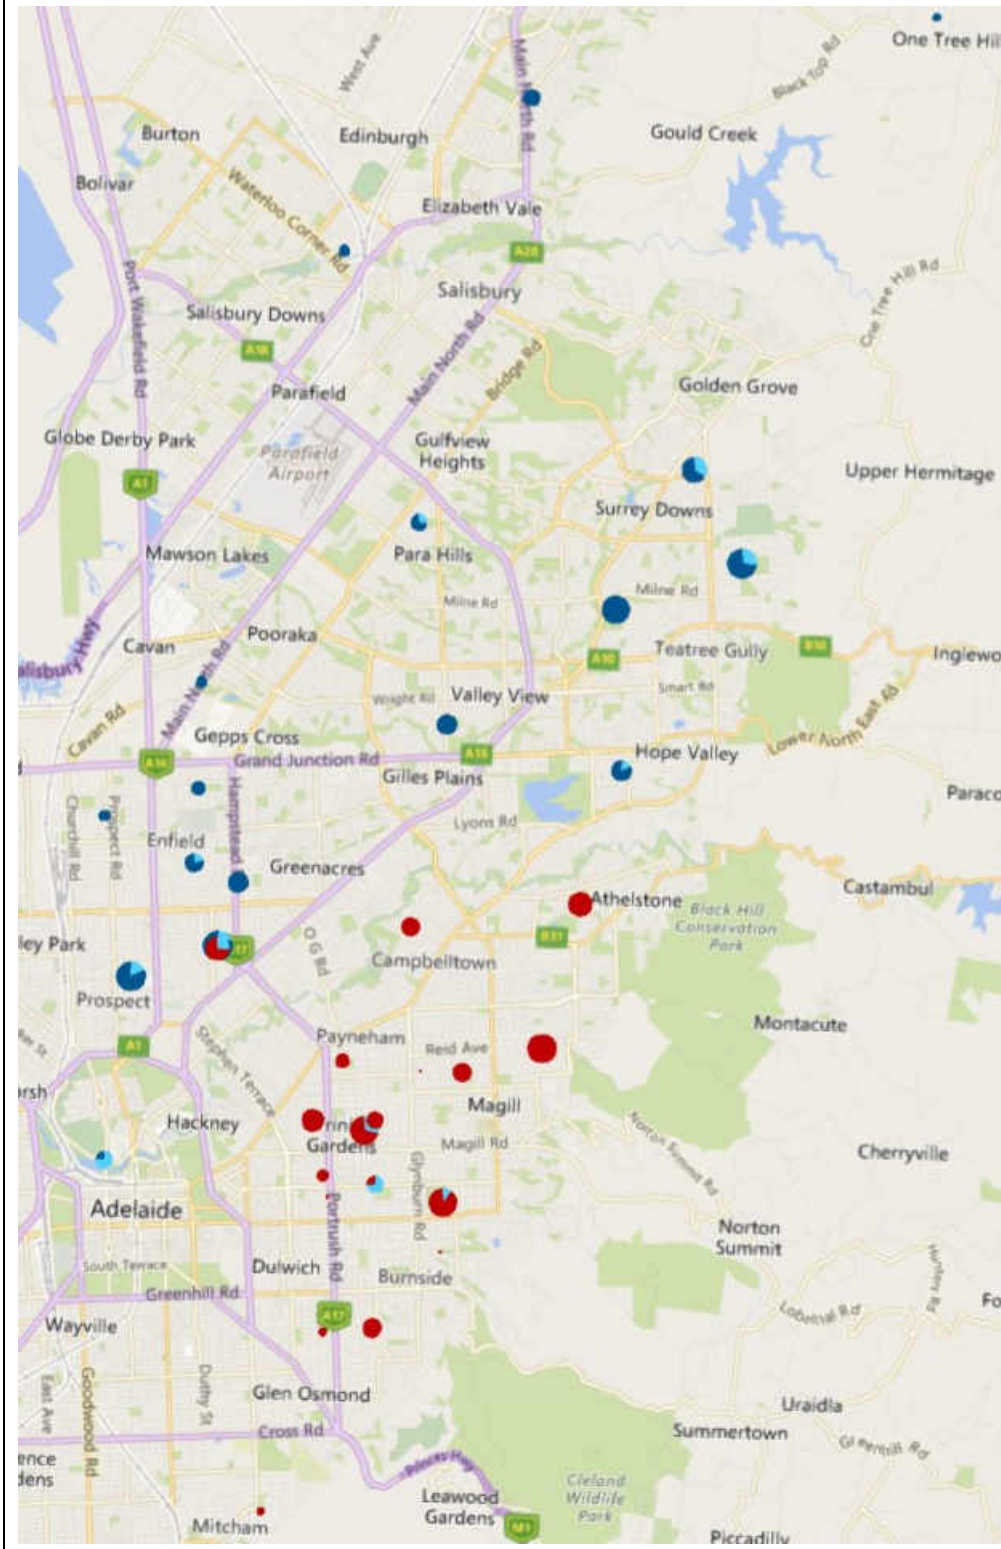

TABLE OF FIGURES

Figure 1: NETA & EDTA venues and team numbers	2
Figure 2: NETA & EDTA clubs playing in senior competitions.....	3

TABLE OF TABLES

Table 1: Distances from Beaumont to other clubs.....	4
--	---

1. LOCATIONS OF EDTA AND NETA CLUBS

(a) **Locations of clubs fielding teams in EDTA or NETA competitions**

Data were sourced from EDTA and NETA programmes for 2018/19. The results are shown below (Figure 1).

(b) Locations of clubs fielding teams in EDTA, NETA or Tennis SA summer competitions

Data were sourced from EDTA and NETA programmes for 2018/19. The results are shown below (Figure 2).

Figure 2: NETA & EDTA clubs playing in senior competitions
Clubs playing in EDTA (red) NETA clubs (blue) and Metro or State League (cyan) with sizes indicating the number of teams participating.

EDTA Club	Distance	# of teams	NETA Club	Distance	# of teams
Athelstone	11.6	8	Broadview	9.0	10
Beaumont	0	5	Clearview	12.4	3
Burnside	2.8	0	Collingrove	9.0	1
Campbelltown	9.2	5	Enfield	11.1	4
Collingrove	9.0	6	Golden Grove	21.0	6
East Adelaide Payneham	6.2	3	Greenacres	10.2	6
ETKG	3.9	10	Hope Valley	13.8	5
Glenunga	1.5	1	Kilburn Community	13.6	2
Hectorville SCC	6.9	5	Modbury	18.0	11
Holmesdale	5.6	4	One Tree Hill	34.2	1
Mercedes OC	3.2	1	Para Hills	18.8	3
Norwood	4.0	2	Playford	29.5	4
Pembroke	3.0	1	Pooraka	15.1	2
Rostrevor	8.7	12	Prospect	11.1	10
St Peters	5.2	7	Salisbury	26.6	2
The Drive	8.7	1	Tea Tree Gully	19.6	9
Trinity Titans	4.2	8	Tod Street	29.5	1
Total:		79	Valley View	14.6	6
Average:	5.9		Total:		86
Weighted Av:	6.8		Average:	17.6	
			Weighted Av:	15.8	