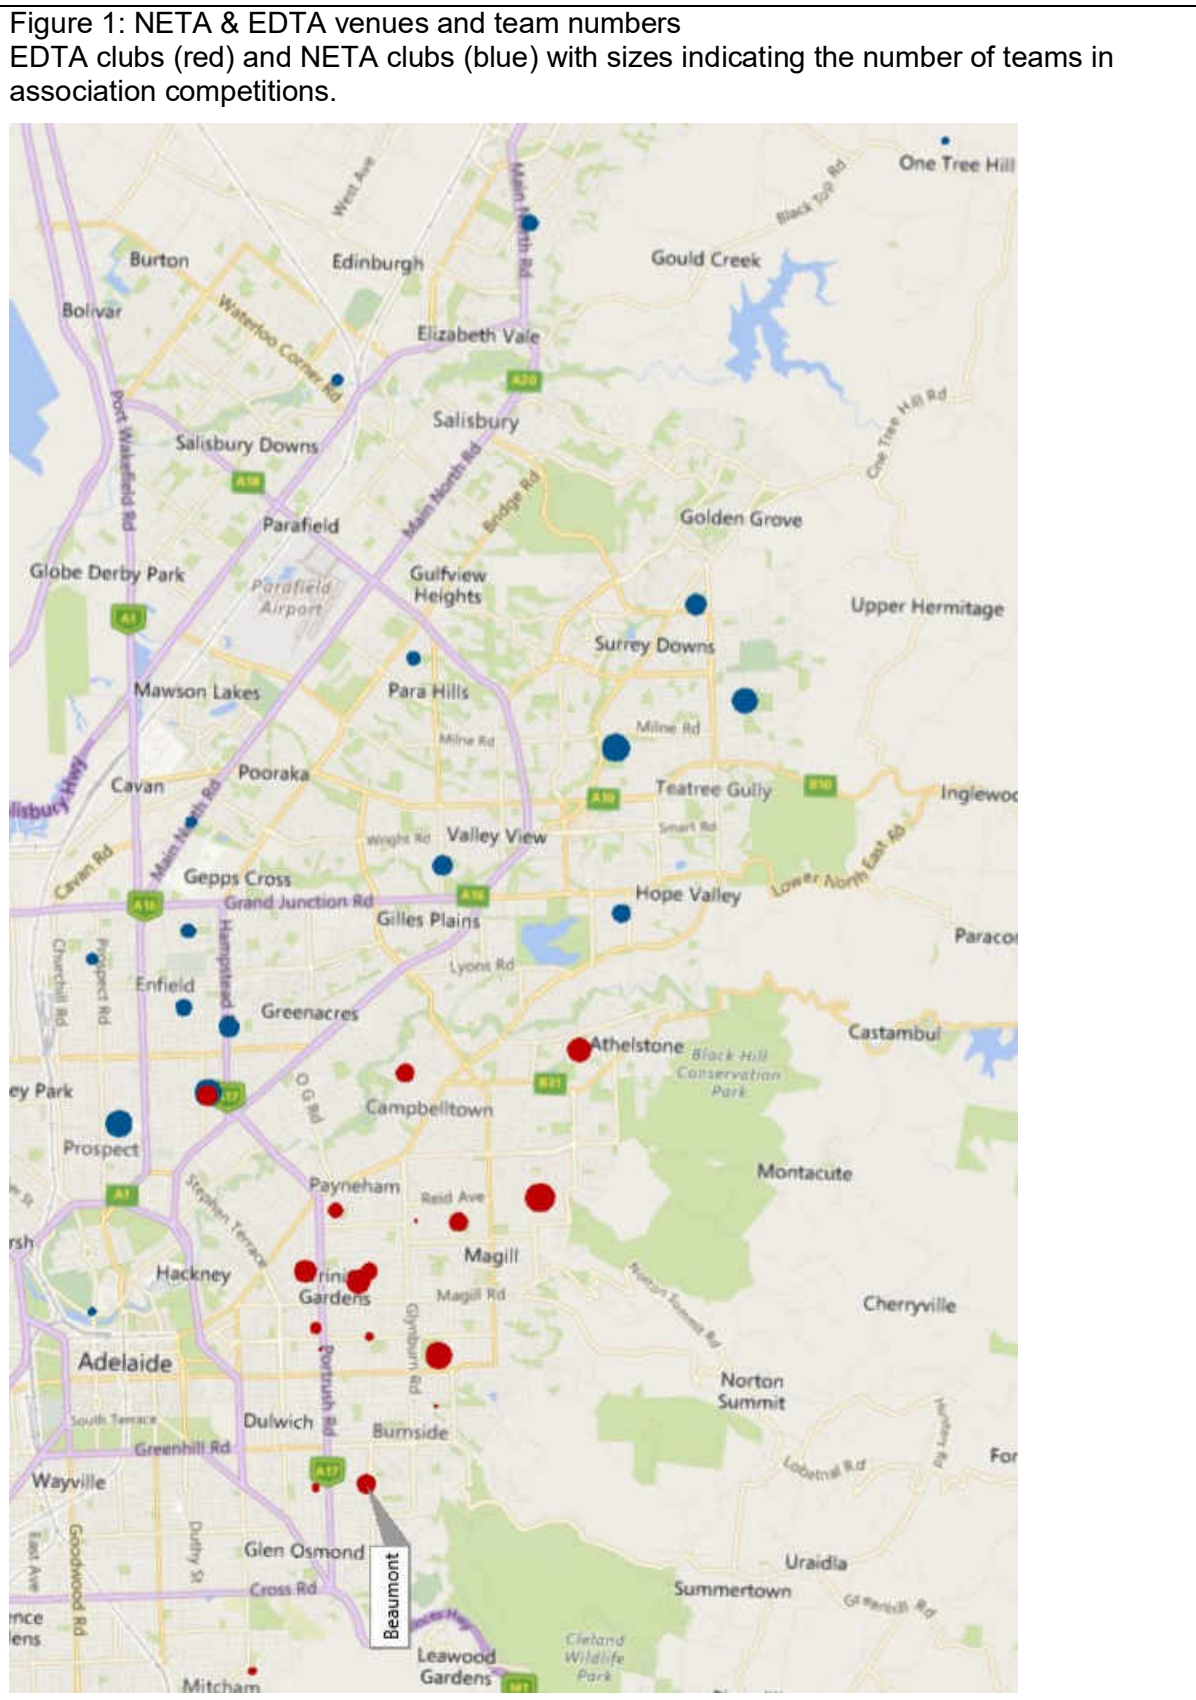

TABLE OF CONTENTS

EXECUTIVE SUMMARY	1
TABLE OF FIGURES	1
TABLE OF TABLES	1
1. LOCATIONS OF EDTA AND NETA CLUBS	2
(a) Locations of clubs fielding teams in EDTA or NETA competitions	2
(b) Locations of clubs fielding teams in EDTA, NETA or Tennis SA summer competitions	3
2. DISTANCE FROM BEAUMONT TO OTHER EDTA AND NETA CLUBS	4
3. CONCLUSIONS.....	4

TABLE OF FIGURES

Figure 1: NETA & EDTA venues and team numbers	2
Figure 2: NETA & EDTA clubs playing in senior competitions.....	3

TABLE OF TABLES

Table 1: Distances from Beaumont to other clubs.....	4
--	---

1. LOCATIONS OF EDTA AND NETA CLUBS

(a) **Locations of clubs fielding teams in EDTA or NETA competitions**

Data were sourced from EDTA and NETA programmes for 2018/19. The results are shown below (Figure 1).

EDTA Club	Distance	# of teams	NETA Club	Distance	# of teams
Athelstone	11.6	8	Broadview	9.0	10
Beaumont	0	5	Clearview	12.4	3
Burnside	2.8	0	Collingrove	9.0	1
Campbelltown	9.2	5	Enfield	11.1	4
Collingrove	9.0	6	Golden Grove	21.0	6
East Adelaide Payneham	6.2	3	Greenacres	10.2	6
ETKG	3.9	10	Hope Valley	13.8	5
Glenunga	1.5	1	Kilburn Community	13.6	2
Hectorville SCC	6.9	5	Modbury	18.0	11
Holmesdale	5.6	4	One Tree Hill	34.2	1
Mercedes OC	3.2	1	Para Hills	18.8	3
Norwood	4.0	2	Playford	29.5	4
Pembroke	3.0	1	Pooraka	15.1	2
Rostrevor	8.7	12	Prospect	11.1	10
St Peters	5.2	7	Salisbury	26.6	2
The Drive	8.7	1	Tea Tree Gully	19.6	9
Trinity Titans	4.2	8	Tod Street	29.5	1
Total:		79	Valley View	14.6	6
Average:	5.9		Total:		86
Weighted Av:	6.8		Average:	17.6	
			Weighted Av:	15.8	